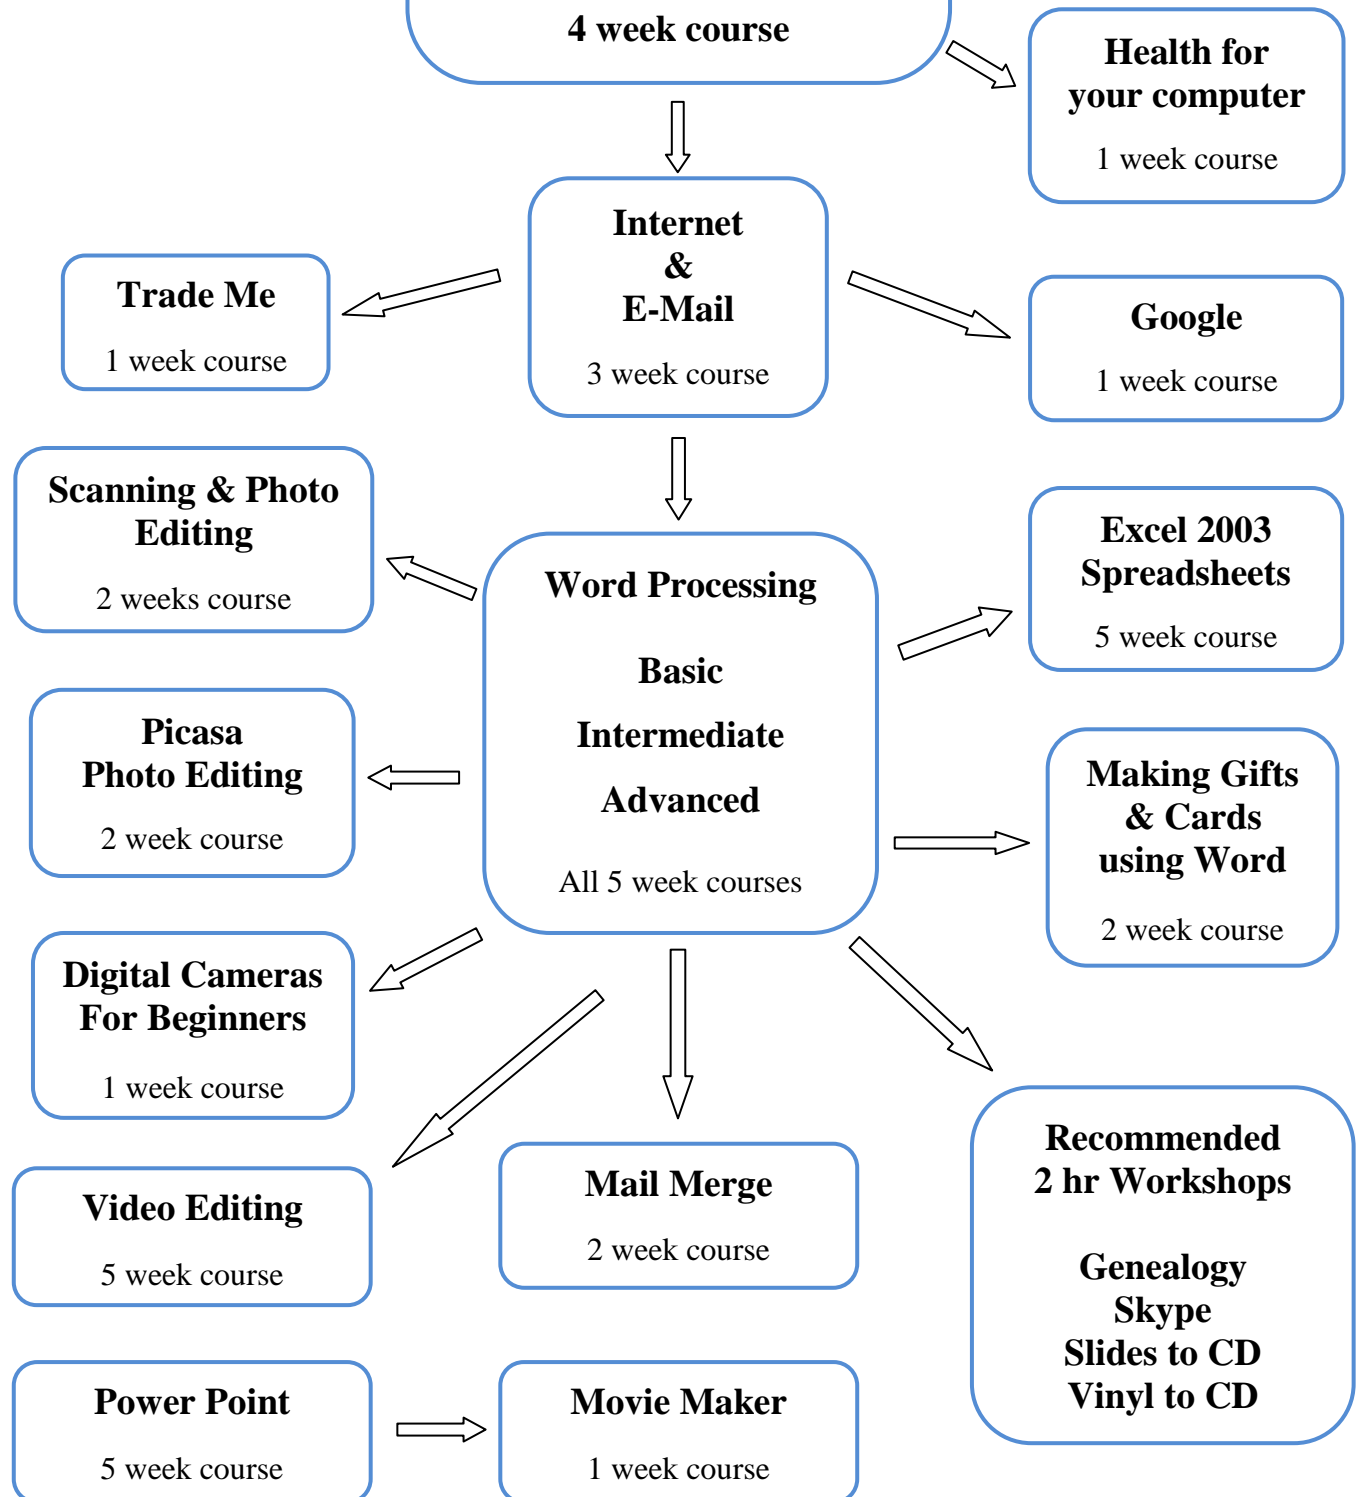

LEARNING SEQUENCE

**SeniorNet
Whangarei Inc
recommends
that you...**

START HERE
with
BASIC LEVEL 1
5 week course
Then advance to **LEVEL 2**
4 week course

**By doing courses
in a recommended
sequence you will
find the lessons
easier and enjoy
them more.**

These are just some of our courses. Other courses are available on request.